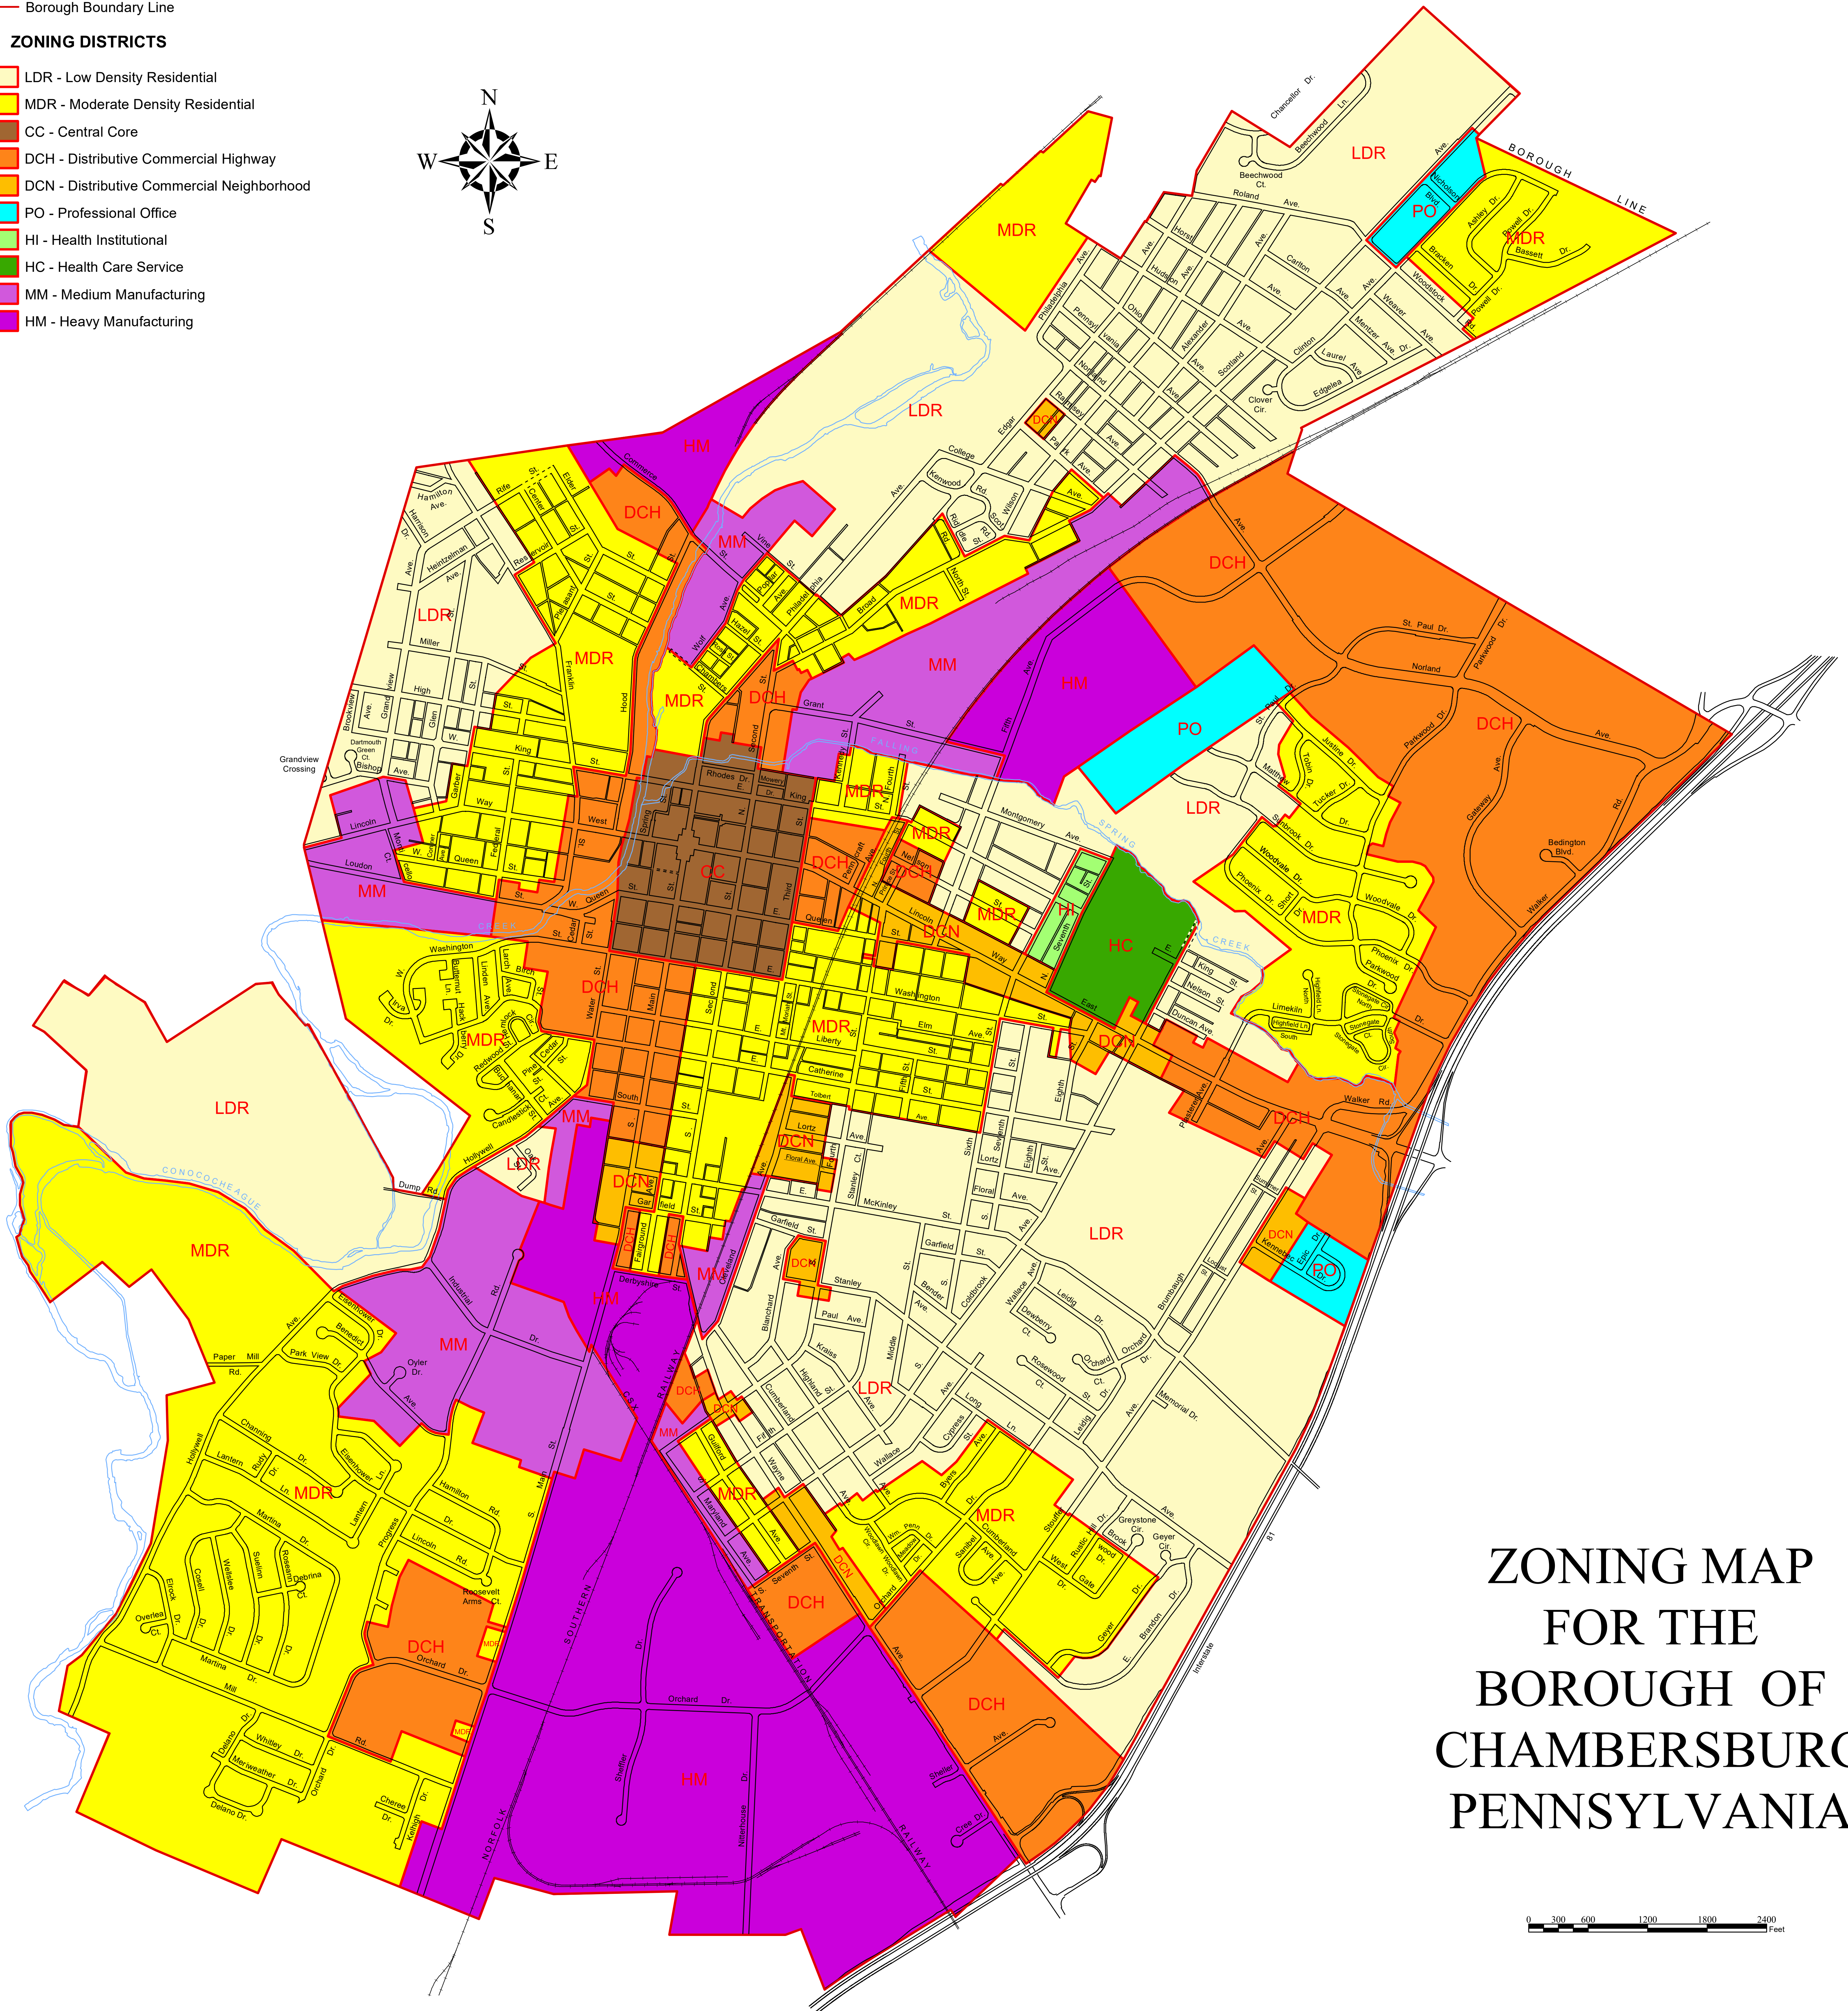

LEGEND

— Borough Boundary Line

ZONING DISTRICTS

- LDR - Low Density Residential
- MDR - Moderate Density Residential
- CC - Central Core
- DCH - Distributive Commercial Highway
- DCN - Distributive Commercial Neighborhood
- PO - Professional Office
- HI - Health Institutional
- HC - Health Care Service
- MM - Medium Manufacturing
- HM - Heavy Manufacturing

**ZONING MAP
FOR THE
BOROUGH OF
CHAMBERSBURG
PENNSYLVANIA**