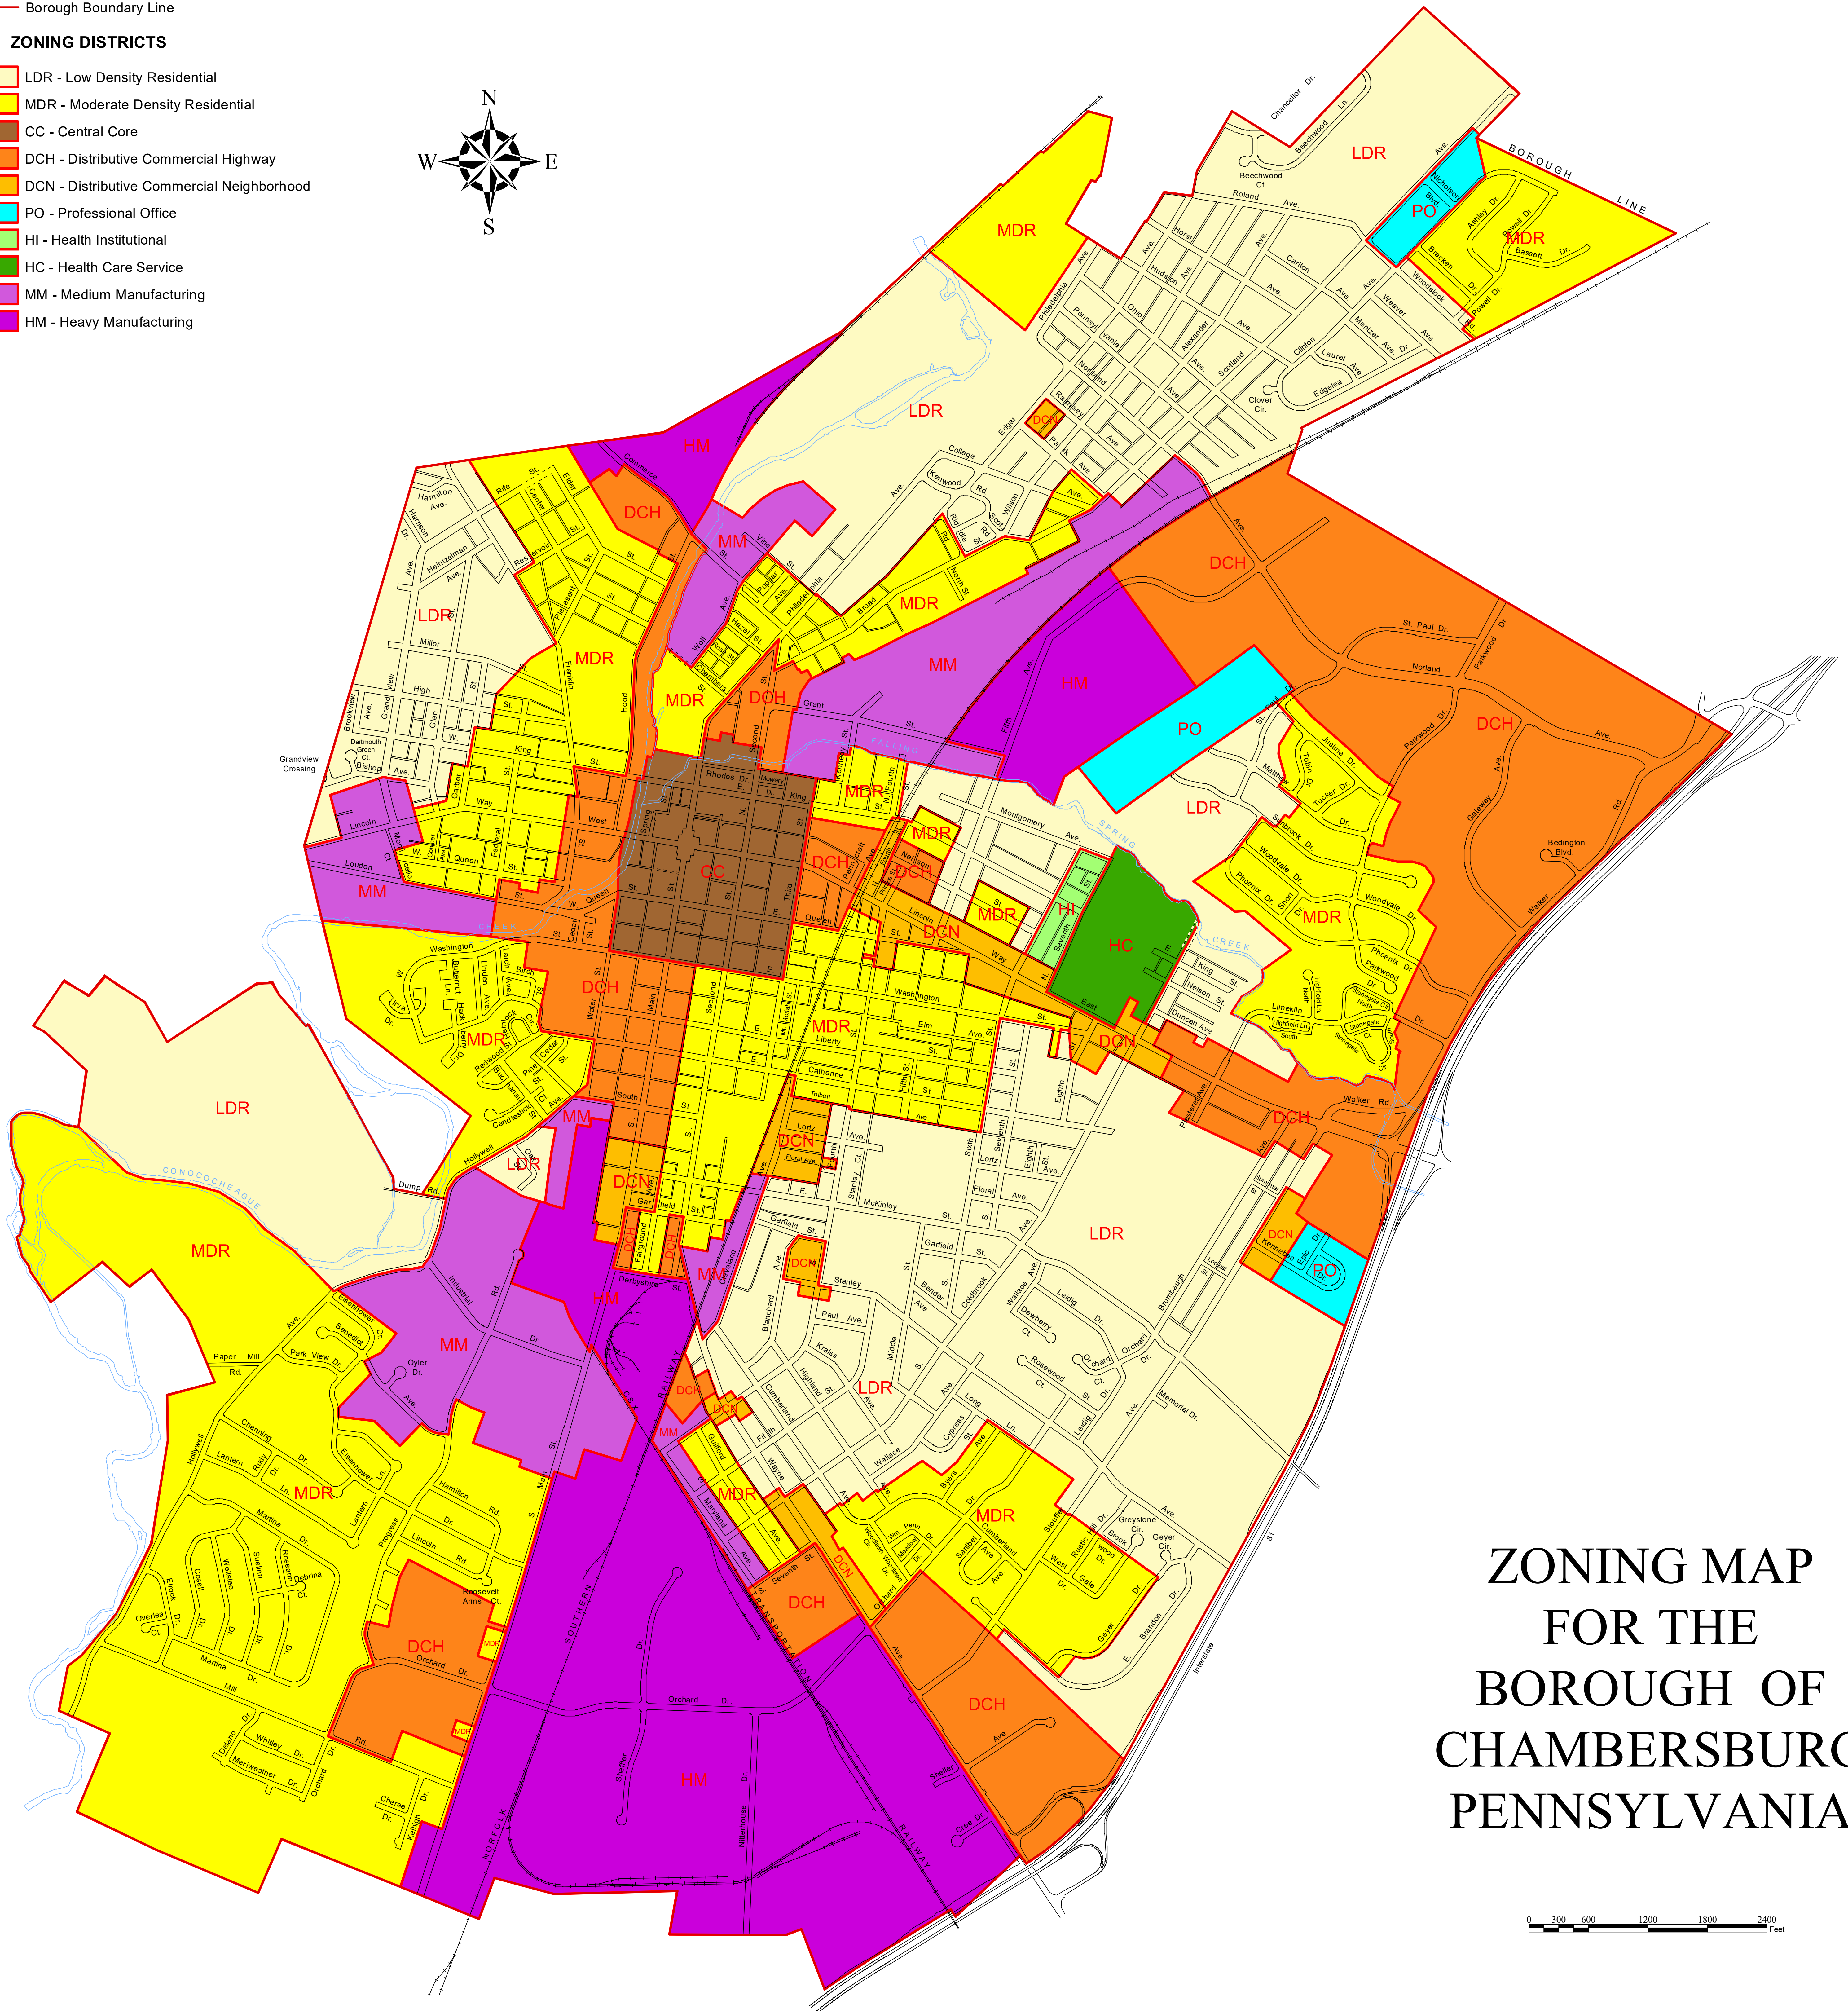

LEGEND

— Borough Boundary Line

ZONING DISTRICTS

- LDR - Low Density Residential
- MDR - Moderate Density Residential
- CC - Central Core
- DCH - Distributive Commercial Highway
- DCN - Distributive Commercial Neighborhood
- PO - Professional Office
- HI - Health Institutional
- HC - Health Care Service
- MM - Medium Manufacturing
- HM - Heavy Manufacturing

**ZONING MAP
FOR THE
BOROUGH OF
CHAMBERSBURG
PENNSYLVANIA**