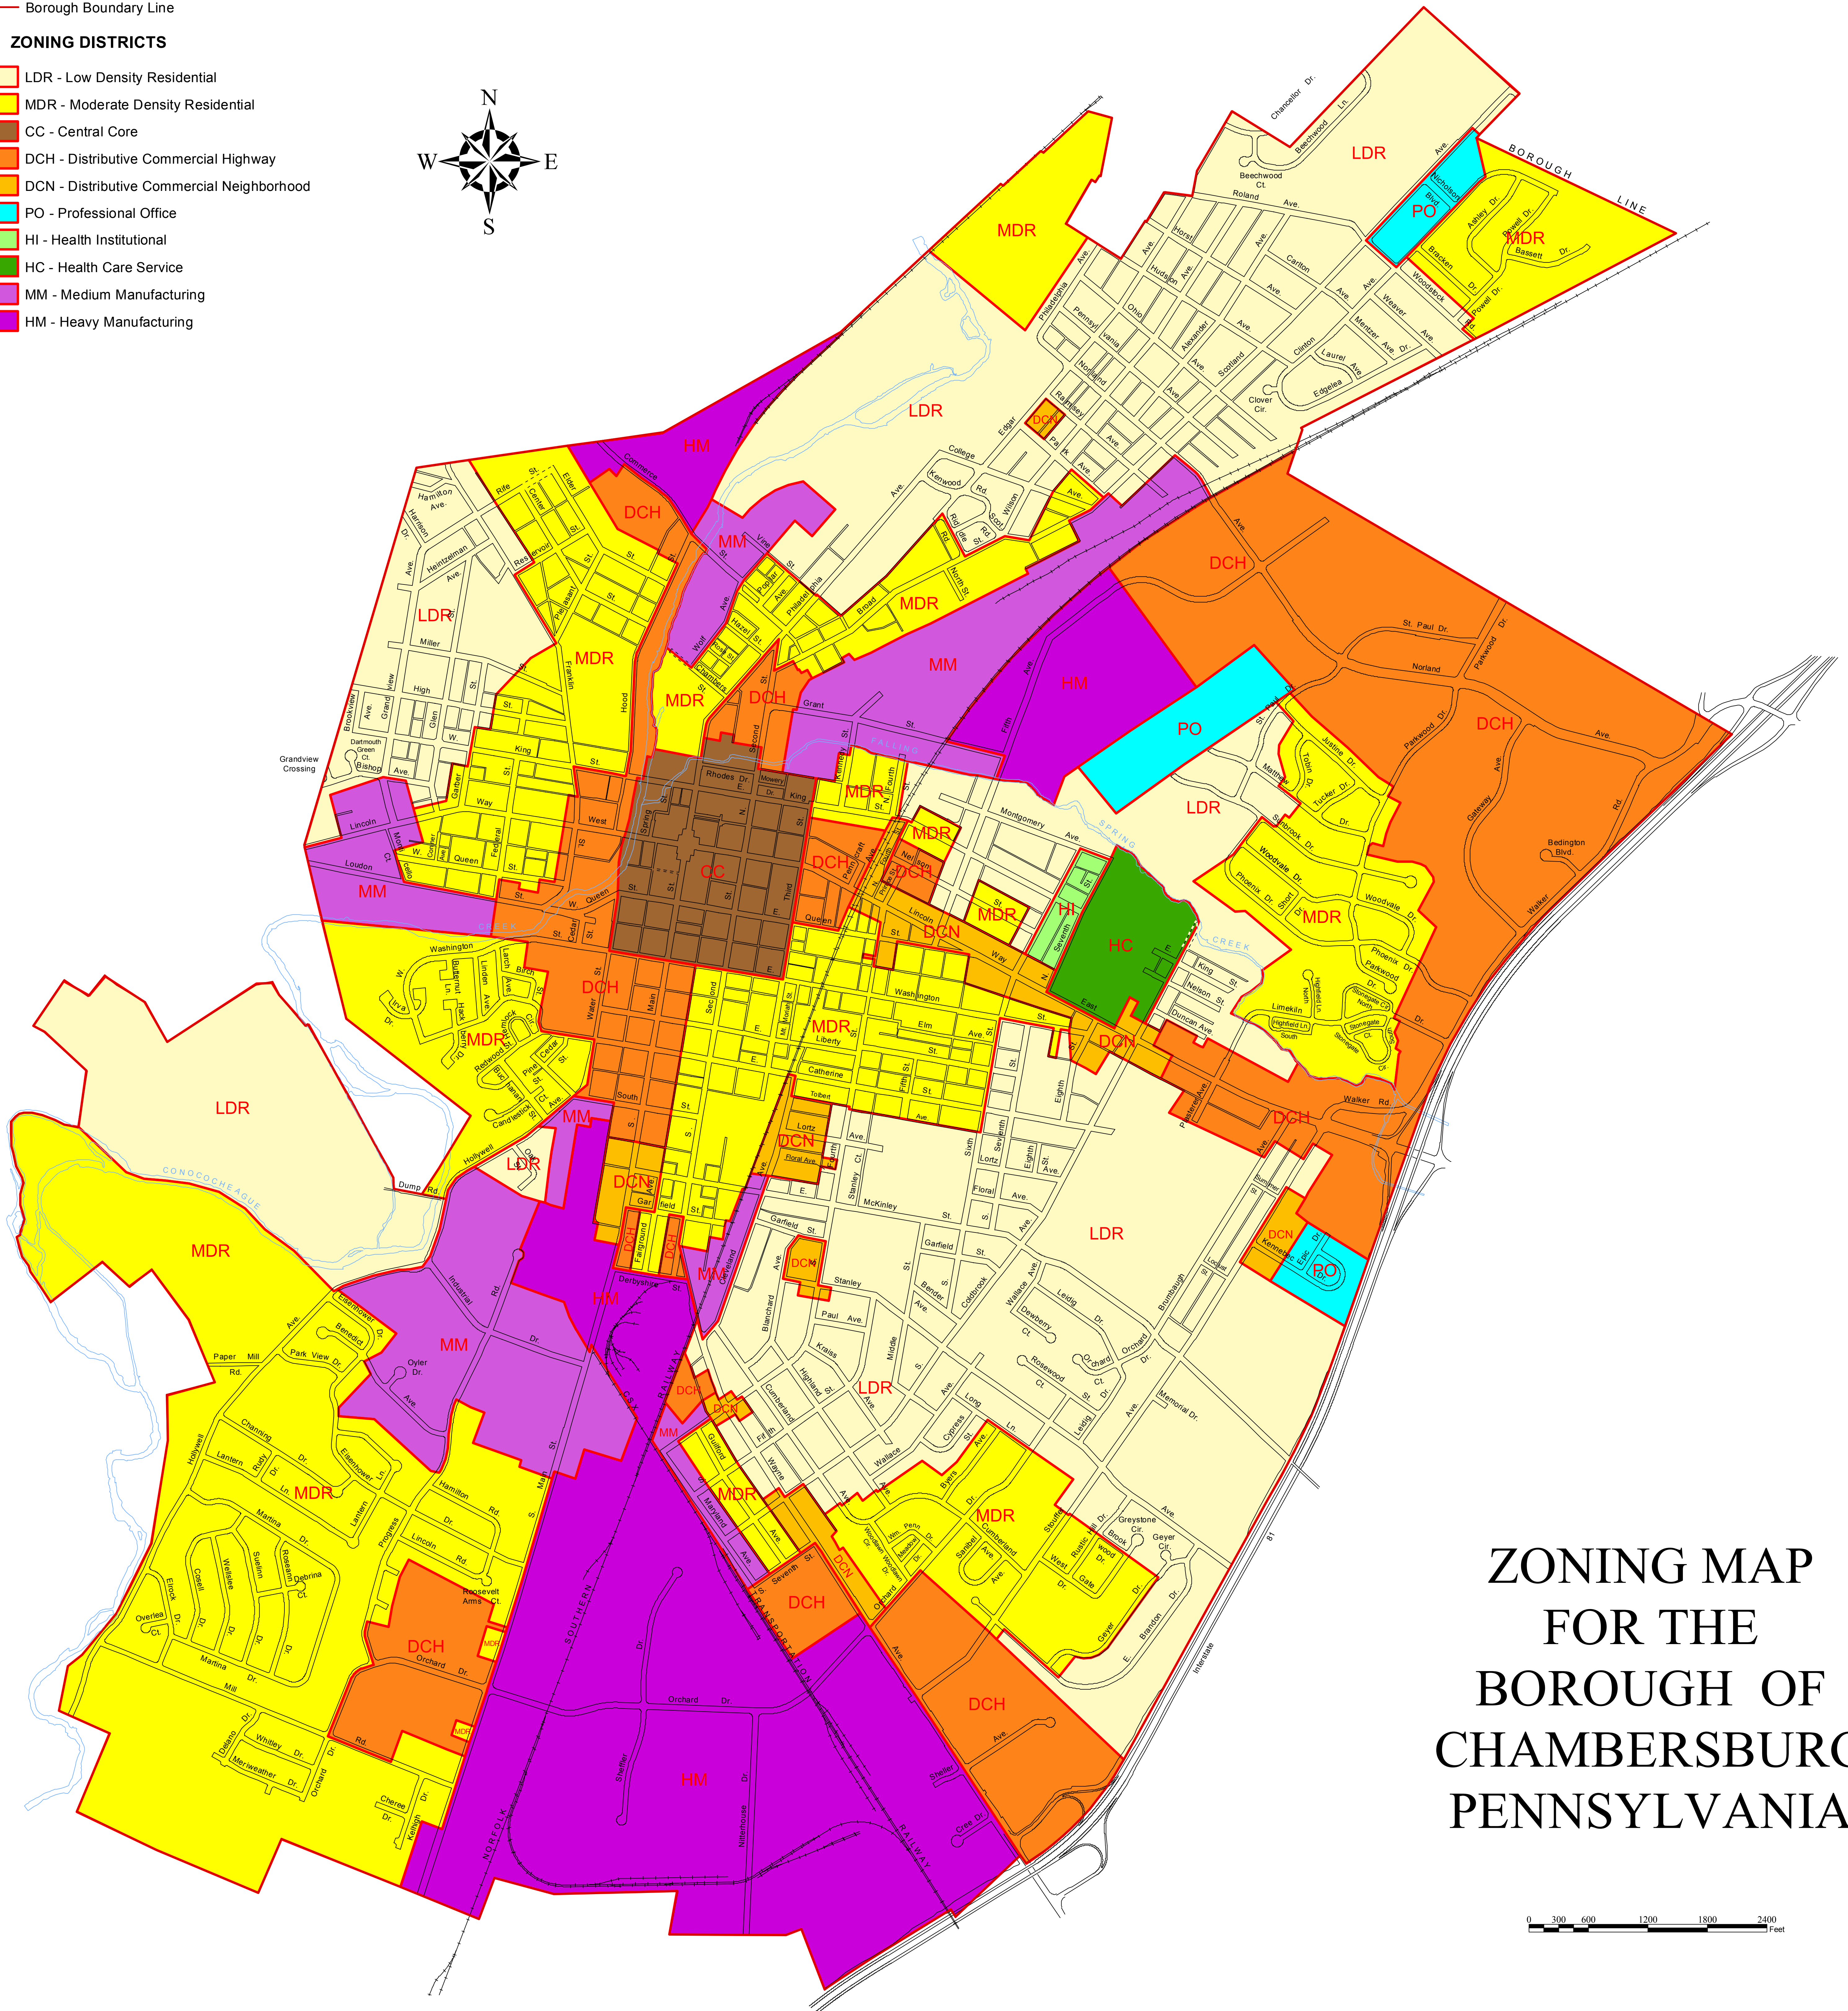

LEGEND

— Borough Boundary Line

ZONING DISTRICTS

- LDR - Low Density Residential
- MDR - Moderate Density Residential
- CC - Central Core
- DCH - Distributive Commercial Highway
- DCN - Distributive Commercial Neighborhood
- PO - Professional Office
- HI - Health Institutional
- HC - Health Care Service
- MM - Medium Manufacturing
- HM - Heavy Manufacturing

**ZONING MAP
FOR THE
BOROUGH OF
CHAMBERSBURG
PENNSYLVANIA**