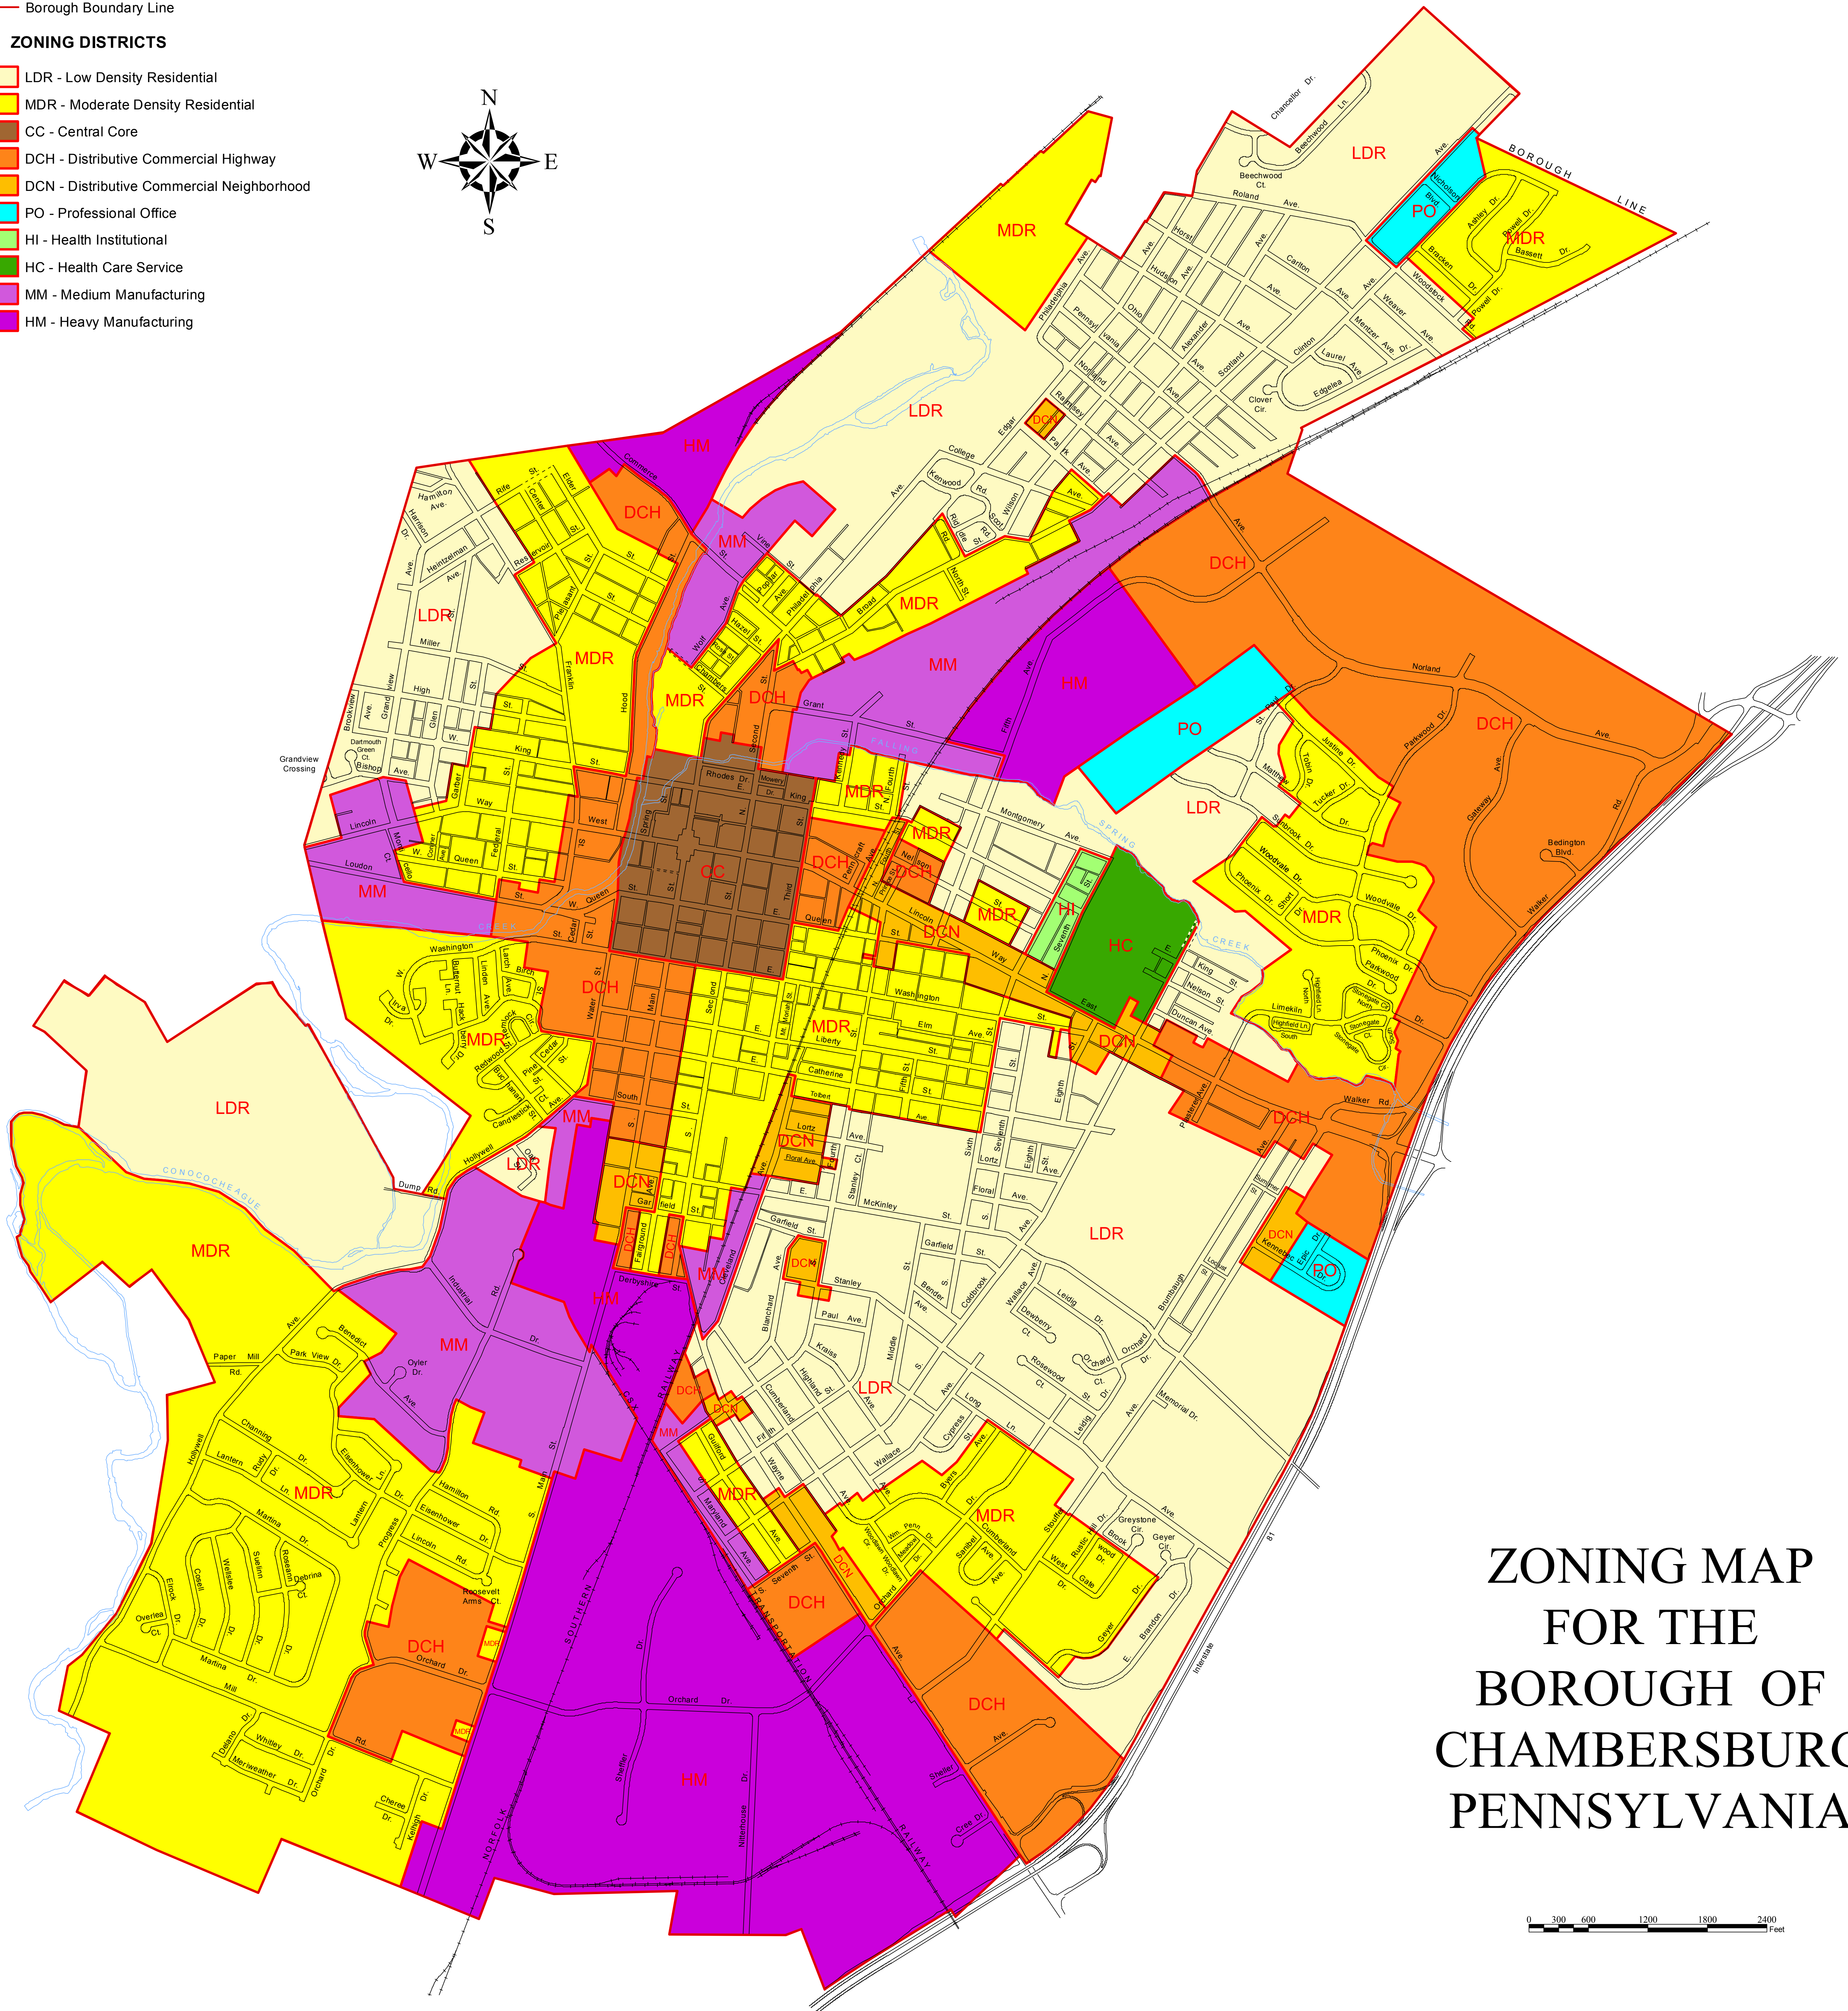

LEGEND

— Borough Boundary Line

ZONING DISTRICTS

- LDR - Low Density Residential
- MDR - Moderate Density Residential
- CC - Central Core
- DCH - Distributive Commercial Highway
- DCN - Distributive Commercial Neighborhood
- PO - Professional Office
- HI - Health Institutional
- HC - Health Care Service
- MM - Medium Manufacturing
- HM - Heavy Manufacturing

**ZONING MAP
FOR THE
BOROUGH OF
CHAMBERSBURG
PENNSYLVANIA**