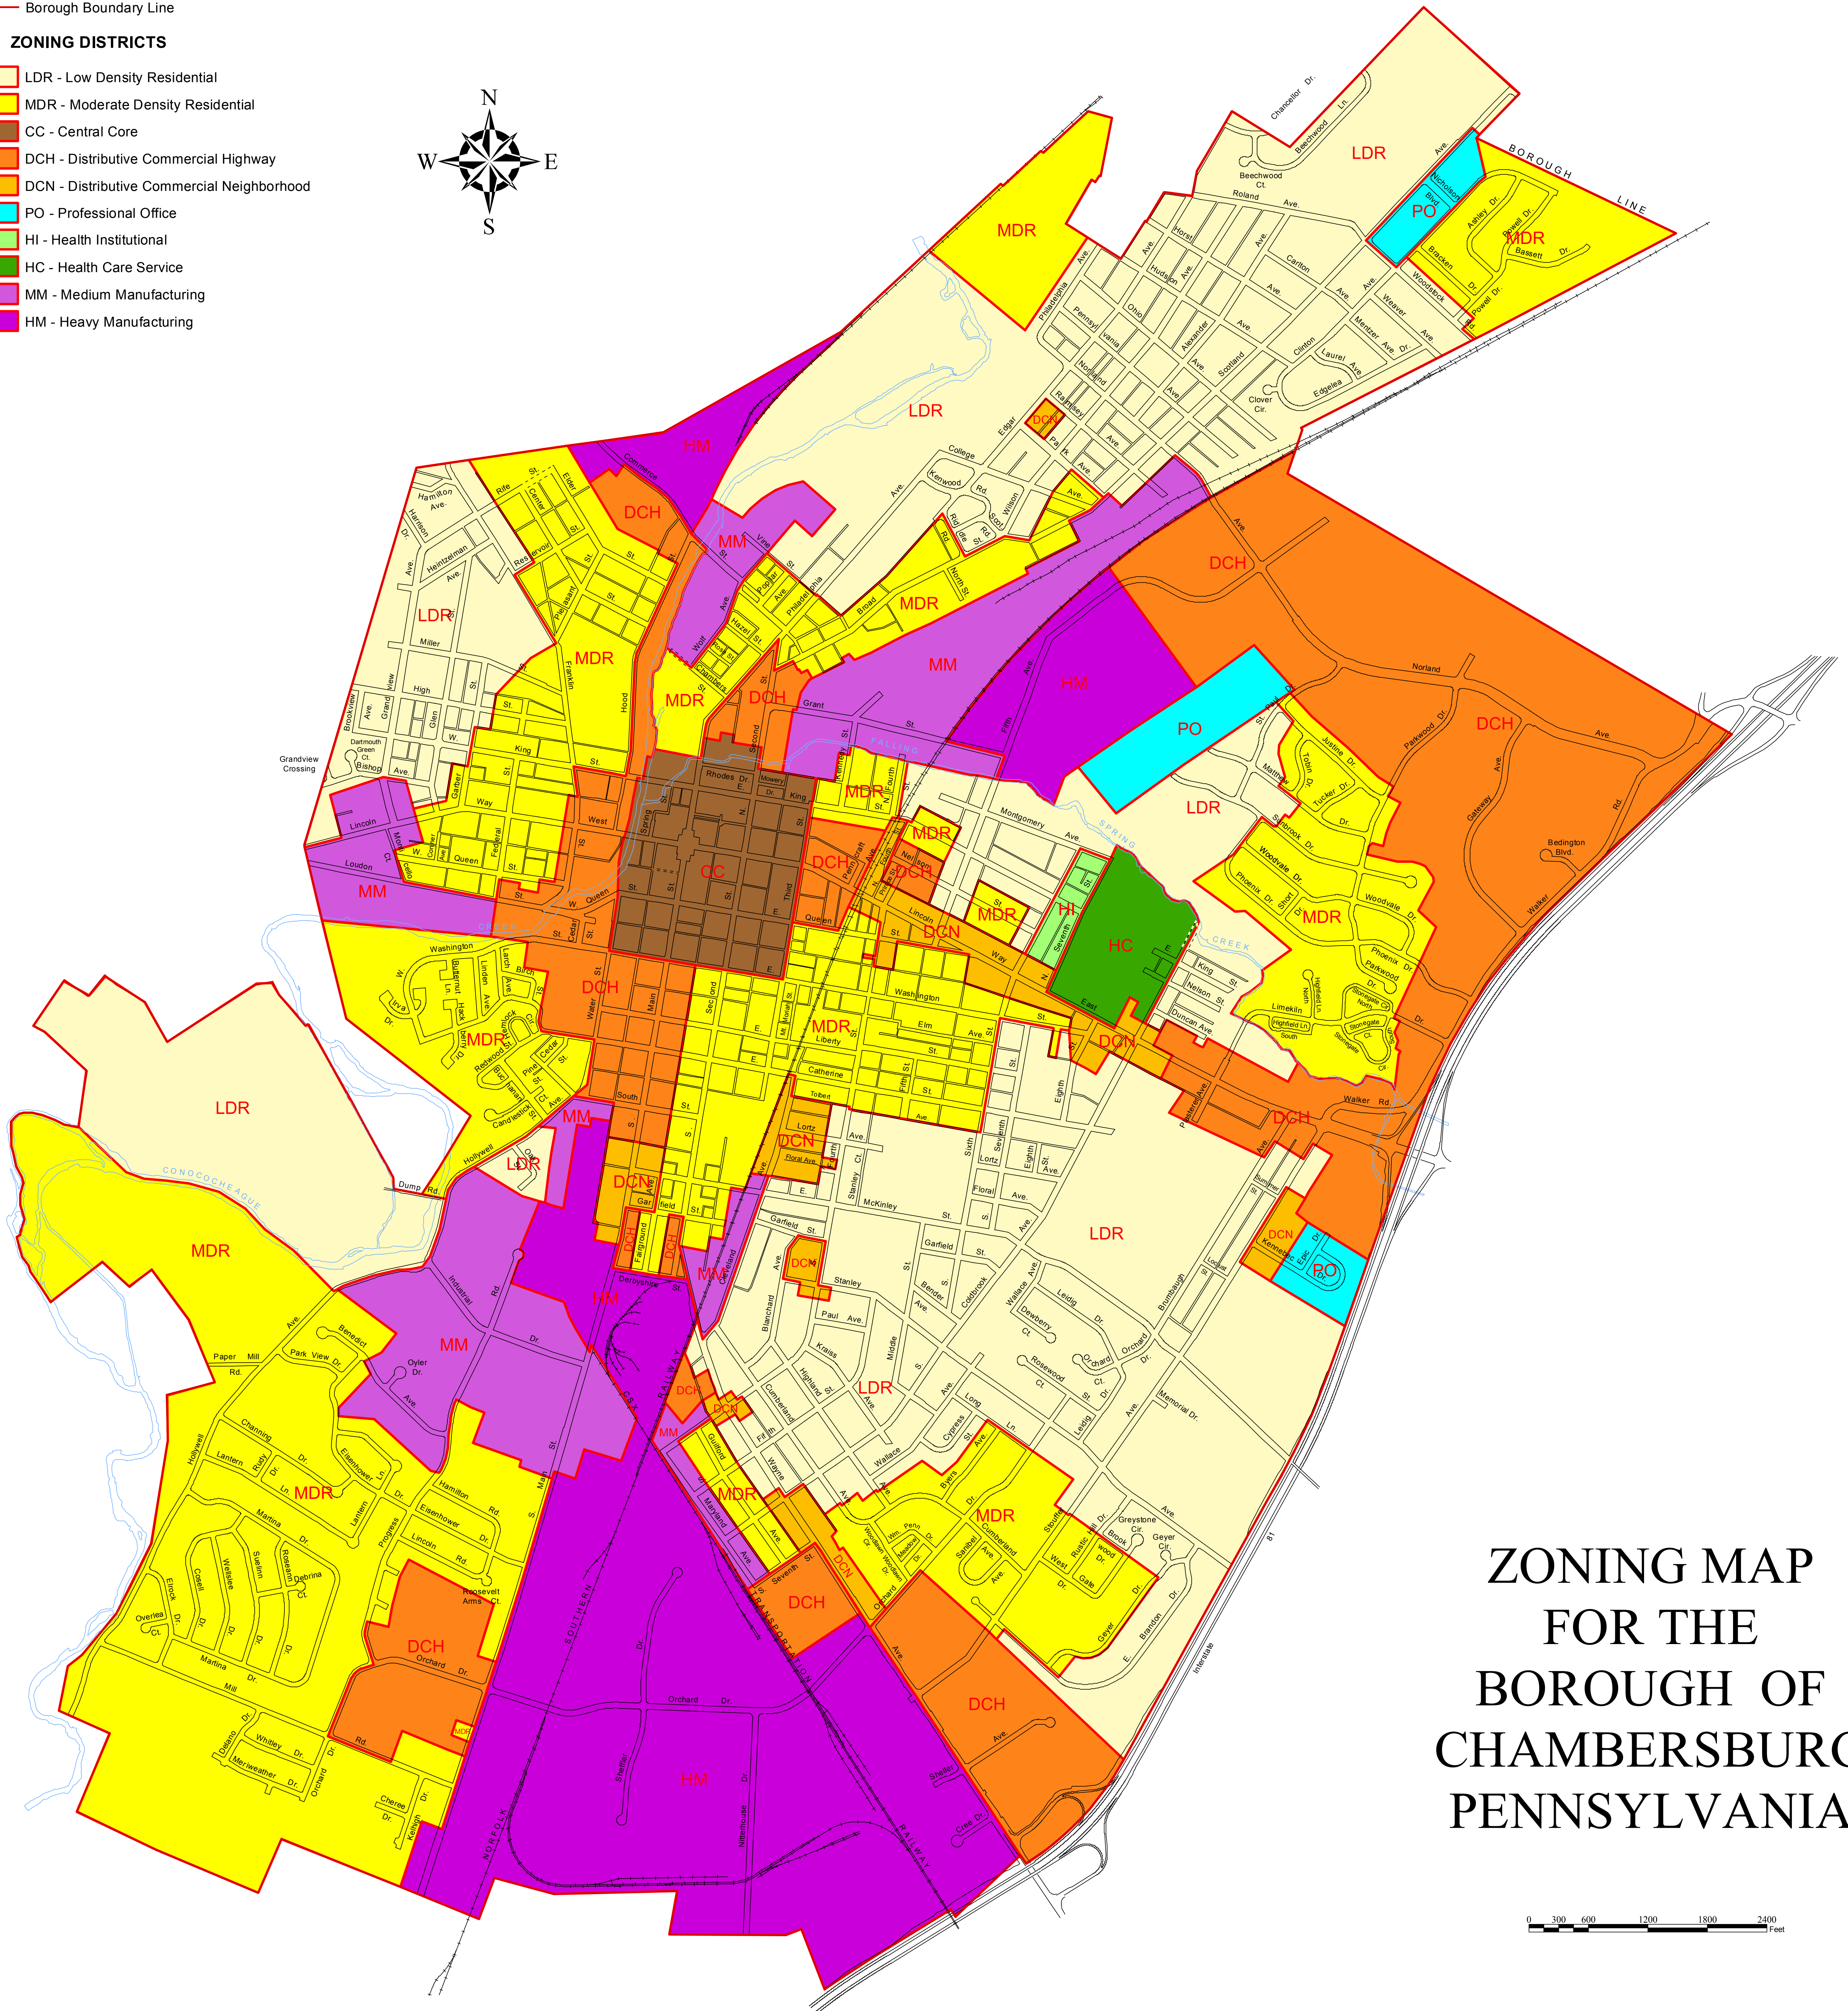

LEGEND

— Borough Boundary Line

ZONING DISTRICTS

- LDR - Low Density Residential
- MDR - Moderate Density Residential
- CC - Central Core
- DCH - Distributive Commercial Highway
- DCN - Distributive Commercial Neighborhood
- PO - Professional Office
- HI - Health Institutional
- HC - Health Care Service
- MM - Medium Manufacturing
- HM - Heavy Manufacturing

**ZONING MAP
FOR THE
BOROUGH OF
CHAMBERSBURG
PENNSYLVANIA**